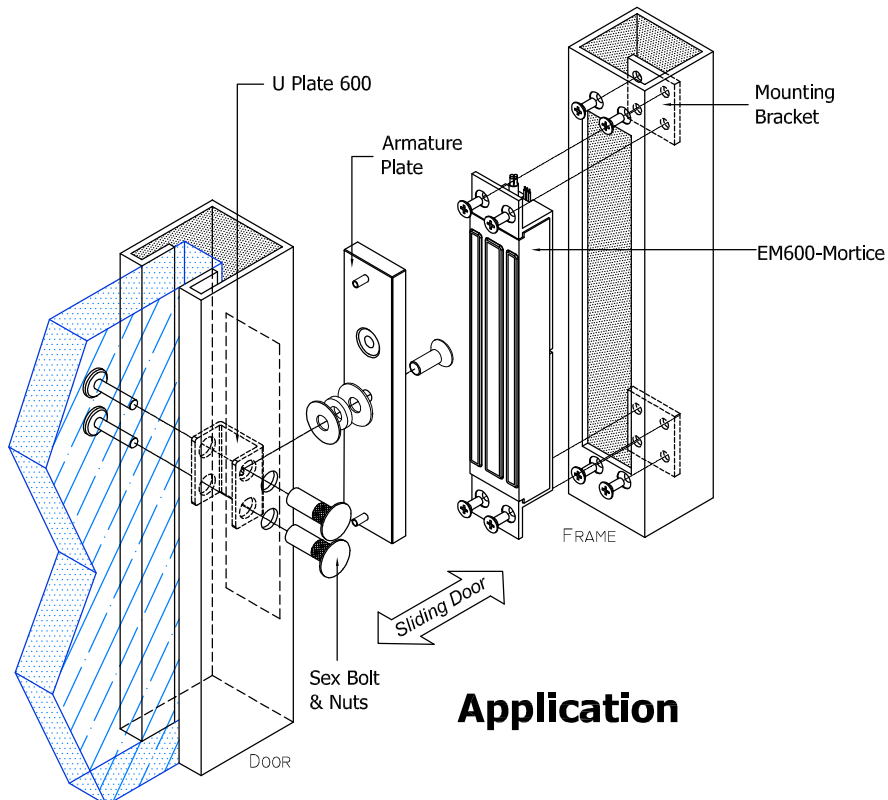

EM600 - Mortice

(Sliding Door Application)

Application

SECURITY . QUALITY . RELIABILITY