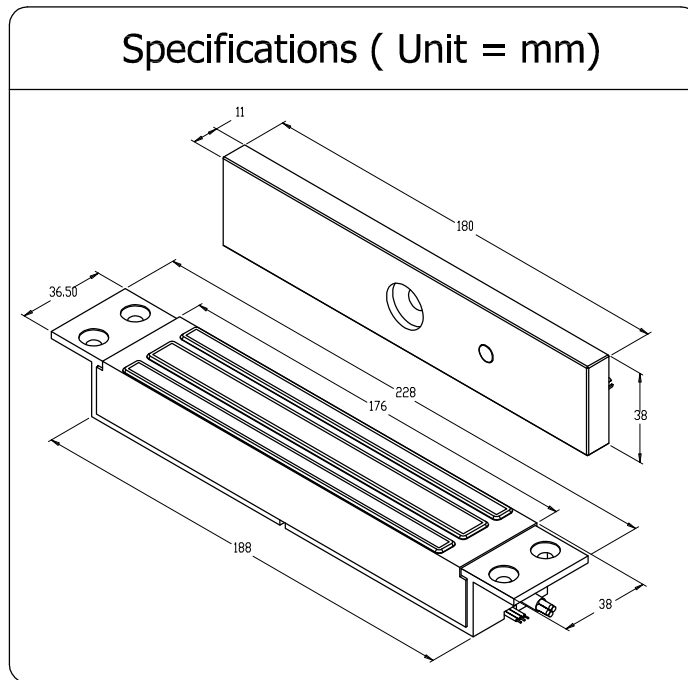

EM600 - Mortice

(Sliding Door Application)

Application

SECURITY . QUALITY . RELIABILITY